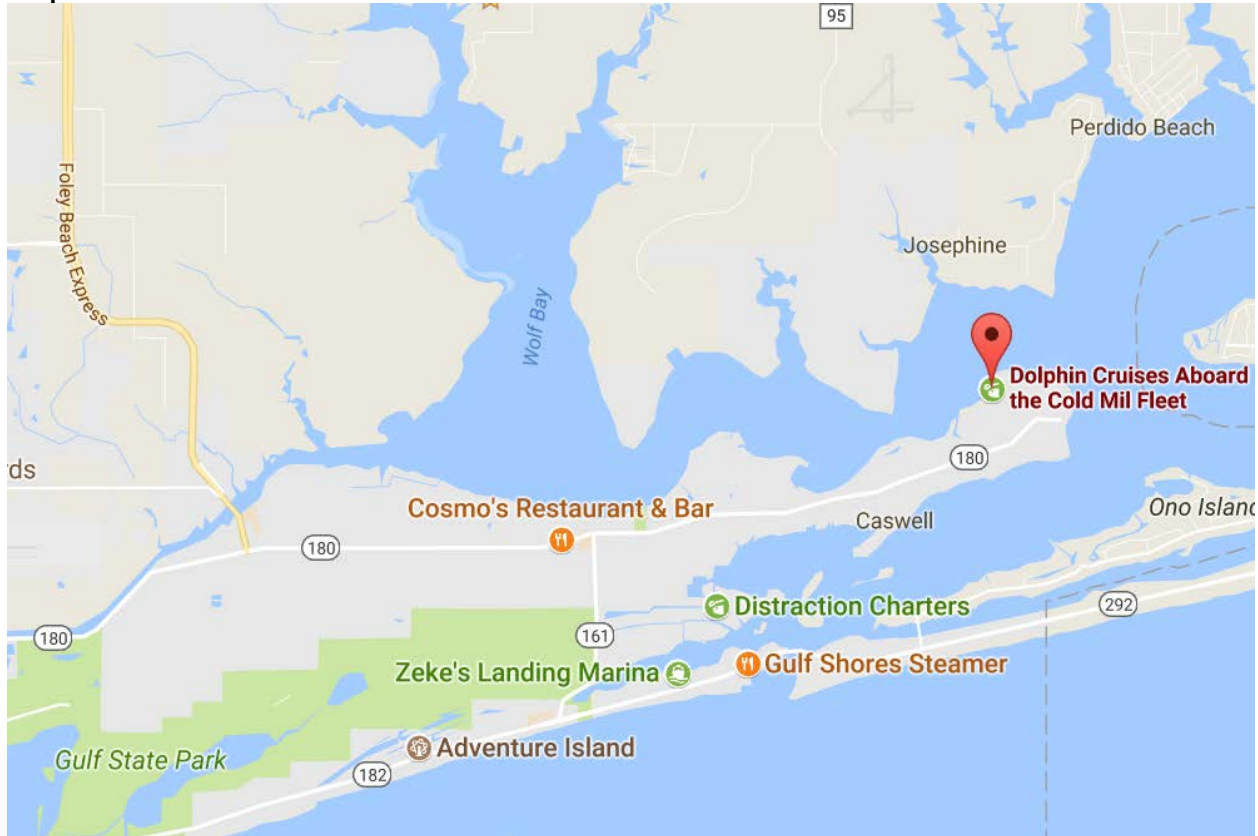

Information for Trip #208 and #407
Cold Mil Fleet Charters

Location: Dolphin Cruises Aboard the COLD MIL Fleet
5749 Bay La Launch Avenue
Orange Beach, AL

Map

Considerations:

- In case of inclement weather trips can be postponed up to 45 minutes. The Captains will make the call to cancel trip.
- No Black sole shoes onboard but feel free to leave your shoes at the dock!